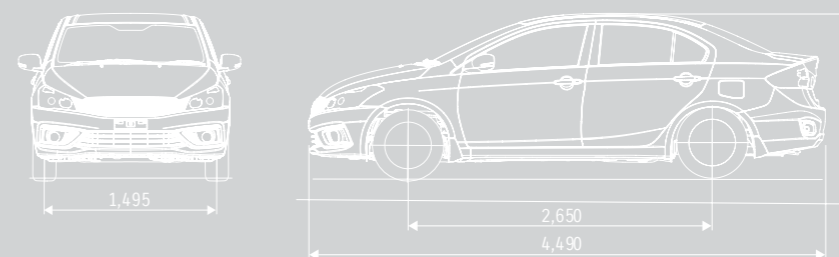

MAJOR SPECIFICATIONS

Number of doors	4-door
Engine	Petrol, 1.5ℓ VVT
Drive system	2WD

DIMENSIONS

Overall length (mm)	4 490	
Overall width (mm)	1 730	
Overall height (mm)	1 475	
Wheelbase(mm)	2 650	
Tread	Front (mm)	1 495
	Rear (mm)	1 505
Minimum turning radius *1 (m)	5.4	

CAPACITIES

Seating capacity (persons)	5	
Fuel tank capacity (liters)	43	
Luggage capacity*	Max volume (VDA method) (liters)	495

ENGINE

Type	K15B
Number of cylinders	4
Number of valves	4/cyl
Piston displacement (cm³)	1 462
Bore x stroke (mm)	74.0 X 85.0
Compression ratio	10,5
Maximum output (kW/rpm)	77/6 000
Maximum torque (Nm/rpm)	138/4 400
Fuel distribution	Multipoint injection

TRANSMISSION

Type		5MT	4AT
Gear ratio	1st	3 545	2 875
	2nd	2 043	1 568
	3rd	1 310	1 000
	4th	0 970	0 697

TRANSMISSION (CONTINUED)

	5th	0 725	-
	Reverse	3 250	2 300
Final gear ratio		4 412	4 145

CHASSIS

Steering		Rack and pinion
Brakes	Front	Ventilated disc
	Rear	Drum, leading and trailing
Suspension	Front	MacPherson strut with coil spring
	Rear	Torsion beam with coil spring
Tyres		185/65R15 (GL) 195/55R16 (GLX)

WEIGHTS

Kerb weight (kg)	1 020/1 040	1 030/1 050
Gross vehicle weight (kg)	1 480	1 490

ENVIRONMENTAL PERFORMANCE

Emission standard compliance	EURO3/EURO4