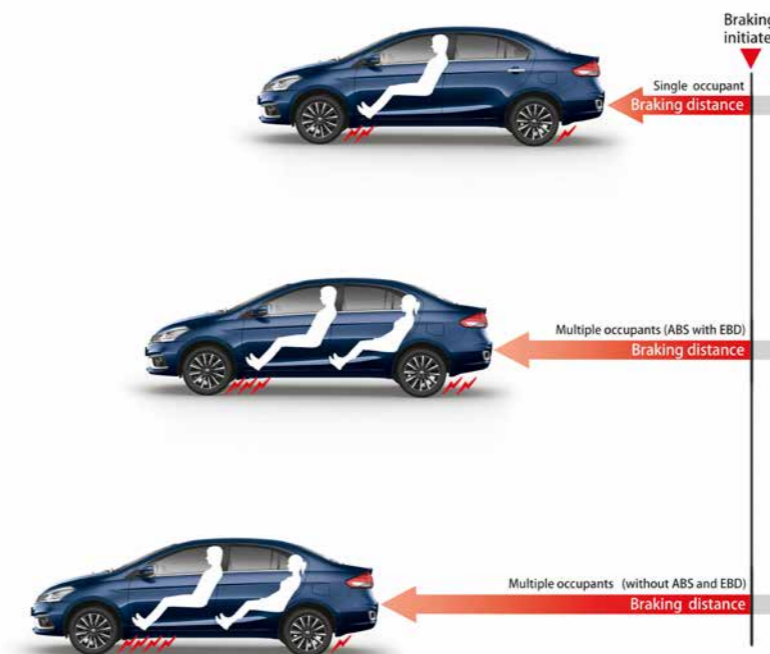

DRIVING PLEASURE THAT ALWAYS FINDS AN OPEN ROAD

Whether it's the manual transmission or the automatic variant of the Ciaz, each has been designed to offer unparalleled ease of driving. Optimised gear ratios and smooth shift mechanisms not only enhance driving dynamics but also enhance fuel-efficiency.

DYNAMIC PERFORMANCE, HIGH EFFICIENCY

K15B VVT PETROL ENGINE

The new generation K15B VVT engine delivers both dynamic performance and fuel-efficiency. It incorporates new cylinder head and piston design for better efficiency and the VVT system, which optimises intake valve timing for better performance. Paying special attention to reducing friction in engine components further enhances the fuel-efficiency. This also contributes to smooth running and reduced engine noise.

EVERYWHERE YOU GO, SAFETY GOES ALONG

The body of the Ciaz is built on Suzuki's Total Effective Control Technology (TECT) concept to offer exceptional protection to those inside the car. The benefits of structural analysis with Computer Aided Design technologies are complemented by effective use of the high tensile strength steel to make the body stronger and safer. Plus, features such as dual airbags, seatbelts with pretensioners and force limiters, ABS with EBD and BA, fog lamps* and rear window defogger further add to the safety of the passengers.

*GLX Model only