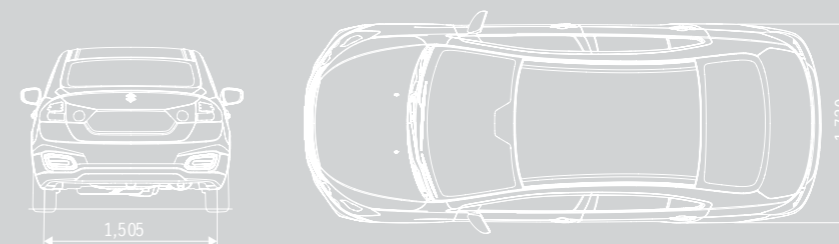

MAJOR SPECIFICATIONS

Number of doors	4-door
Engine	Petrol, 1.5ℓ VVT
Drive system	2WD

DIMENSIONS

Overall length (mm)	4 490	
Overall width (mm)	1 730	
Overall height (mm)	1 475	
Wheelbase(mm)	2 650	
Tread	Front (mm)	1 495
	Rear (mm)	1 505
Minimum turning radius *1 (m)	5.4	

CAPACITIES

Seating capacity (persons)	5	
Fuel tank capacity (liters)	43	
Luggage capacity*	Max volume (VDA method) (liters)	495

ENGINE

Type	K15B
Number of cylinders	4
Number of valves	4/cyl
Piston displacement (cm³)	1 462
Bore x stroke (mm)	74.0 X 85.0
Compression ratio	10,5
Maximum output (kW/rpm)	77/6 000
Maximum torque (Nm/rpm)	138/4 400
Fuel distribution	Multipoint injection

TRANSMISSION

Type		5MT	4AT
Gear ratio	1st	3 545	2 875
	2nd	2 043	1 568
	3rd	1 310	1 000
	4th	0 970	0 697

TRANSMISSION (CONTINUED)

	5th	0 725	-
	Reverse	3 250	2 300
Final gear ratio		4 412	4 145

CHASSIS

Steering		Rack and pinion
Brakes	Front	Ventilated disc
	Rear	Drum, leading and trailing
Suspension	Front	MacPherson strut with coil spring
	Rear	Torsion beam with coil spring
Tyres		185/65R15 (GL) 195/55R16 (GLX)

WEIGHTS

Kerb weight (kg)	1 020/1 040	1 030/1 050
Gross vehicle weight (kg)	1 480	1 490

ENVIRONMENTAL PERFORMANCE

Emission standard compliance	EURO3/EURO4