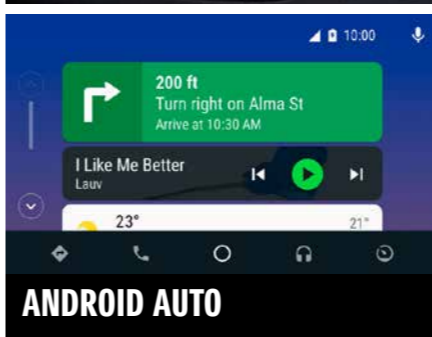

STATE-OF-THE-ART CONNECTIVITY

STAY TUNED

With an MP3/WMA compatible CD player and Bluetooth/Hands-free connectivity, there are simply no barriers to your Ciaz GL's on-road enjoyment.*

* The GL model has the MP3/WMA compatible CD player and Bluetooth, while the GLX has the 7" infotainment system.

7" INFOTAINMENT SYSTEM WITH SMARTPHONE CONNECTIVITY AND REVERSE CAMERA

A 7-inch touchscreen display enables intuitive operation of multimedia features including audio, hands-free phone and smartphone integration. Features can be selected from the four main operating modes - Listen, Call, Drive and Connect. The 7" touchscreen infotainment system with smartphone connectivity and reverse camera works with Apple CarPlay, Android Auto™ and Mirrorlink™.* By connecting your compatible iPhone via USB, Apple CarPlay allows you to make phone calls, access your music, send and receive messages, and get directions all by voice command or a tap on the audio display. Android Auto puts Google Maps™, Google™ Search and other Google services at the driver's fingertips in a non-distracting way. Mirrorlink™ lets various applications on your smartphone appear on the vehicle's touchscreen display, allowing you to access your smartphone's features.

*Apple CarPlay is available in the countries listed at the following link: <http://www.apple.com/ios/feature-availability/#applecarplay-applecarplay> *For more details including iPhone models compatible with Apple CarPlay, see: <http://www.apple.com/ios/carplay/> *Apple, Apple CarPlay and iPhone are trademarks of Apple Inc., registered in the U.S. and other countries. *Android Auto is available in the countries listed at the following link: <https://www.android.com/auto/#hit-the-road> *Requires the Android Auto app on Google Play and an Android compatible smartphone running Android™ 5.0 Lollipop or higher: <https://support.google.com/androidauto/#6140477> *Android and Android Auto are trademarks of Google LLC. *MirrorLink™ is compatible with the smartphones listed at the following link: <https://cert.mirrorlink.com/ProductListing/> MirrorLink™ is a registered trademark of the Car Connectivity Consortium LLC.

MIRRORLINK