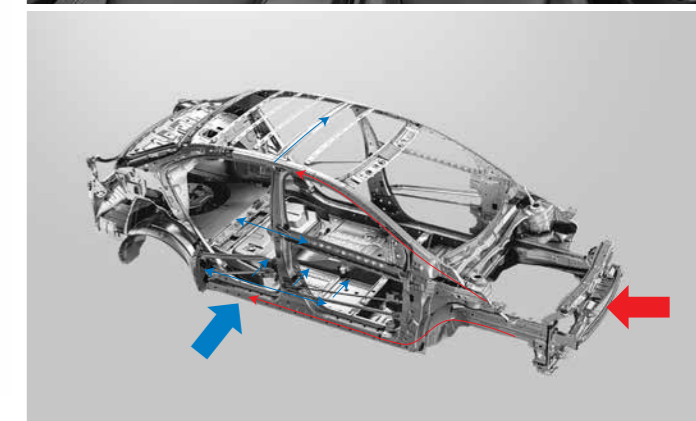

DRIVING PLEASURE THAT ALWAYS FINDS AN OPEN ROAD

Whether it's the manual transmission or the automatic variant of the Ciaz, each has been designed to offer unparalleled ease of driving. Optimised gear ratios and smooth shift mechanisms not only enhance driving dynamics but also enhance fuel-efficiency.

DYNAMIC PERFORMANCE, HIGH EFFICIENCY

K15B VVT PETROL ENGINE

The new generation K15B VVT engine delivers both dynamic performance and fuel-efficiency. It incorporates new cylinder head and piston design for better efficiency and the VVT system, which optimises intake valve timing for better performance. Paying special attention to reducing friction in engine components further enhances the fuel-efficiency. This also contributes to smooth running and reduced engine noise.

EVERYWHERE YOU GO, SAFETY GOES ALONG

The body of the Ciaz is built on Suzuki's Total Effective Control Technology (TECT) concept to offer exceptional protection to those inside the car. The benefits of structural analysis with Computer Aided Design technologies are complemented by effective use of the high tensile strength steel to make the body stronger and safer. Plus, features such as dual airbags, seatbelts with pretensioners and force limiters, ABS with EBD and BA, fog lamps* and rear window defogger further add to the safety of the passengers.

*GLX Model only