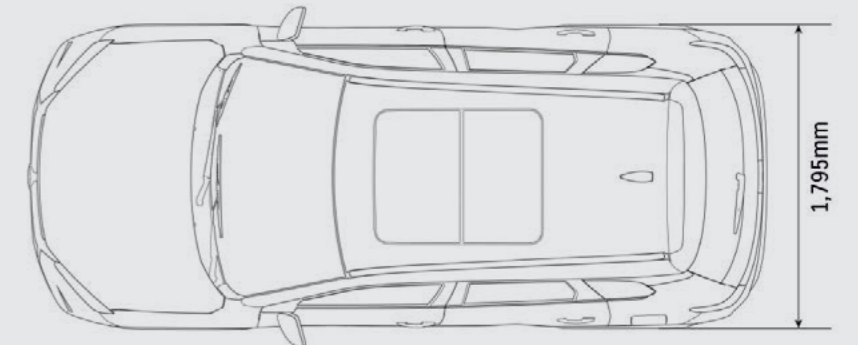

MAJOR EQUIPMENT

Type	K15B		K15C 12V-ISG
Drive system	2WD		AllGrip
Transmission	5MT/4AT	4AT	6AT
Grade	GL	GLX	GLX

LUGGAGE AREA

Luggage shelf	◆	◆	◆
Luggage area light	-	◆	◆

SAFETY, SECURITY, AND ENVIRONMENTAL COMPATIBILITY

SRS front dual airbags		◆	◆	◆
SRS side airbags		◆	◆	◆
SRS curtain airbags		◆	◆	◆
Seatbelts	Front: 3-point ELR seatbelts with pretensioner and force limiter	◆	◆	◆
	Rear: 3-point ELR seatbelts x3	◆	◆	◆
ISOFIX lower anchorage	x 2	◆	◆	◆
ISOFIX top tether anchorage	x 2	◆	◆	◆
Childproof rear door locks		◆	◆	◆
Side impact door beams		◆	◆	◆
ABS with EBD function		◆	◆	◆
ESP®*		◆	◆	◆
Hill hold control		◆	◆	◆
Brake assist function		◆	◆	◆
Parking sensors	Rear	◆	◆	◆
LED-DRL (Daytime Running Lights)		◆	◆	◆
High-mount stop lamp		◆	◆	◆
Immobilizer		◆	◆	◆
Security alarm		◆	◆	◆
Pedal release system		◆	◆	◆

◆ : Standard - : Not Available

*: Bluetooth is a registered trademark of Bluetooth SIG, Inc.

** : Dependant on exterior colour.