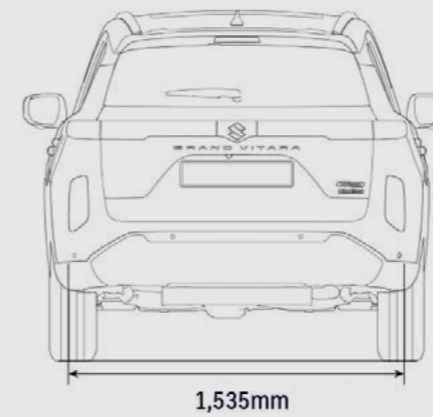

MAJOR EQUIPMENT

Type	K15B		K15C 12V-ISG
Drive system	2WD		AllGrip
Transmission	5MT/4AT	4AT	6AT
Grade	GL	GLX	GLX

LUGGAGE AREA

Luggage shelf	◆	◆	◆
Luggage area light	-	◆	◆

SAFETY, SECURITY, AND ENVIRONMENTAL COMPATIBILITY

SRS front dual airbags		◆	◆	◆
SRS side airbags		◆	◆	◆
SRS curtain airbags		◆	◆	◆
Seatbelts	Front: 3-point ELR seatbelts with pretensioner and force limiter	◆	◆	◆
	Rear: 3-point ELR seatbelts x3	◆	◆	◆
ISOFIX lower anchorage	x 2	◆	◆	◆
ISOFIX top tether anchorage	x 2	◆	◆	◆
Childproof rear door locks		◆	◆	◆
Side impact door beams		◆	◆	◆
ABS with EBD function		◆	◆	◆
ESP®*		◆	◆	◆
Hill hold control		◆	◆	◆
Brake assist function		◆	◆	◆
Parking sensors	Rear	◆	◆	◆
LED-DRL (Daytime Running Lights)		◆	◆	◆
High-mount stop lamp		◆	◆	◆
Immobilizer		◆	◆	◆
Security alarm		◆	◆	◆
Pedal release system		◆	◆	◆

◆ : Standard - : Not Available

*: Bluetooth is a registered trademark of Bluetooth SIG, Inc.

** : Dependant on exterior colour.