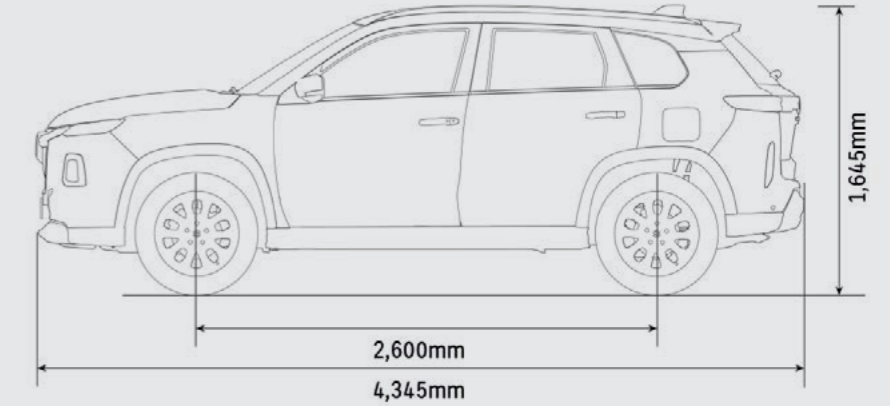

MAJOR EQUIPMENT

Type	K15B		K15C 12V-ISG
Drive system	2WD		AllGrip
Transmission	5MT/4AT	4AT	6AT
Grade	GL	GLX	GLX

LUGGAGE AREA

Luggage shelf	◆	◆	◆
Luggage area light	-	◆	◆

SAFETY, SECURITY, AND ENVIRONMENTAL COMPATIBILITY

SRS front dual airbags		◆	◆	◆
SRS side airbags		◆	◆	◆
SRS curtain airbags		◆	◆	◆
Seatbelts	Front: 3-point ELR seatbelts with pretensioner and force limiter	◆	◆	◆
	Rear: 3-point ELR seatbelts x3	◆	◆	◆
ISOFIX lower anchorage	x 2	◆	◆	◆
ISOFIX top tether anchorage	x 2	◆	◆	◆
Childproof rear door locks		◆	◆	◆
Side impact door beams		◆	◆	◆
ABS with EBD function		◆	◆	◆
ESP®*		◆	◆	◆
Hill hold control		◆	◆	◆
Brake assist function		◆	◆	◆
Parking sensors	Rear	◆	◆	◆
LED-DRL (Daytime Running Lights)		◆	◆	◆
High-mount stop lamp		◆	◆	◆
Immobilizer		◆	◆	◆
Security alarm		◆	◆	◆
Pedal release system		◆	◆	◆

◆ : Standard - : Not Available

*: Bluetooth is a registered trademark of Bluetooth SIG, Inc.

** : Dependant on exterior colour.