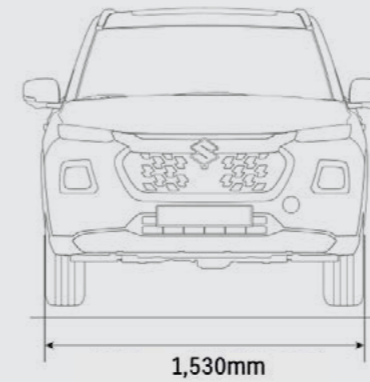

MAJOR EQUIPMENT

Type	K15B		K15C 12V-ISG
Drive system	2WD		AllGrip
Transmission	5MT/4AT	4AT	6AT
Grade	GL	GLX	GLX

LUGGAGE AREA

Luggage shelf	◆	◆	◆
Luggage area light	-	◆	◆

SAFETY, SECURITY, AND ENVIRONMENTAL COMPATIBILITY

SRS front dual airbags		◆	◆	◆
SRS side airbags		◆	◆	◆
SRS curtain airbags		◆	◆	◆
Seatbelts	Front: 3-point ELR seatbelts with pretensioner and force limiter	◆	◆	◆
	Rear: 3-point ELR seatbelts x3	◆	◆	◆
ISOFIX lower anchorage	x 2	◆	◆	◆
ISOFIX top tether anchorage	x 2	◆	◆	◆
Childproof rear door locks		◆	◆	◆
Side impact door beams		◆	◆	◆
ABS with EBD function		◆	◆	◆
ESP®*		◆	◆	◆
Hill hold control		◆	◆	◆
Brake assist function		◆	◆	◆
Parking sensors	Rear	◆	◆	◆
LED-DRL (Daytime Running Lights)		◆	◆	◆
High-mount stop lamp		◆	◆	◆
Immobilizer		◆	◆	◆
Security alarm		◆	◆	◆
Pedal release system		◆	◆	◆

◆ : Standard - : Not Available

*: Bluetooth is a registered trademark of Bluetooth SIG, Inc.

** : Dependant on exterior colour.