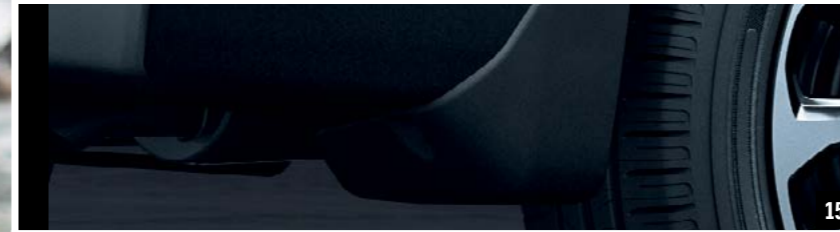

12 | Rear LED Garnish
Part No. 990J0M76T13-150
■ Smoked
Part No. 990J0M76T13-120
■ Chrome

13 | Door Visor
Part No. 990JM76TQ0-010

14 | Rear Skid Plate
Part No. 990J0M76T07-050
□ + ■ Black + Chrome
Part No. 990J0M76T07-060
■ Smoked

15 | Mud Flap
Part No. 72201M76TX0

16 | Trunk sill Guard
Part No. 990J0M76TM9-010