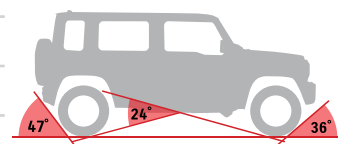

**Bluetooth is a registered trademark of Bluetooth SIG. Inc.

***ESP is a registered trademark of Daimler AG.

OFF-ROAD SPECIFICATIONS

210mm ground clearance

36° Approach angle

24° Ramp break-over angle

47° Departure angle